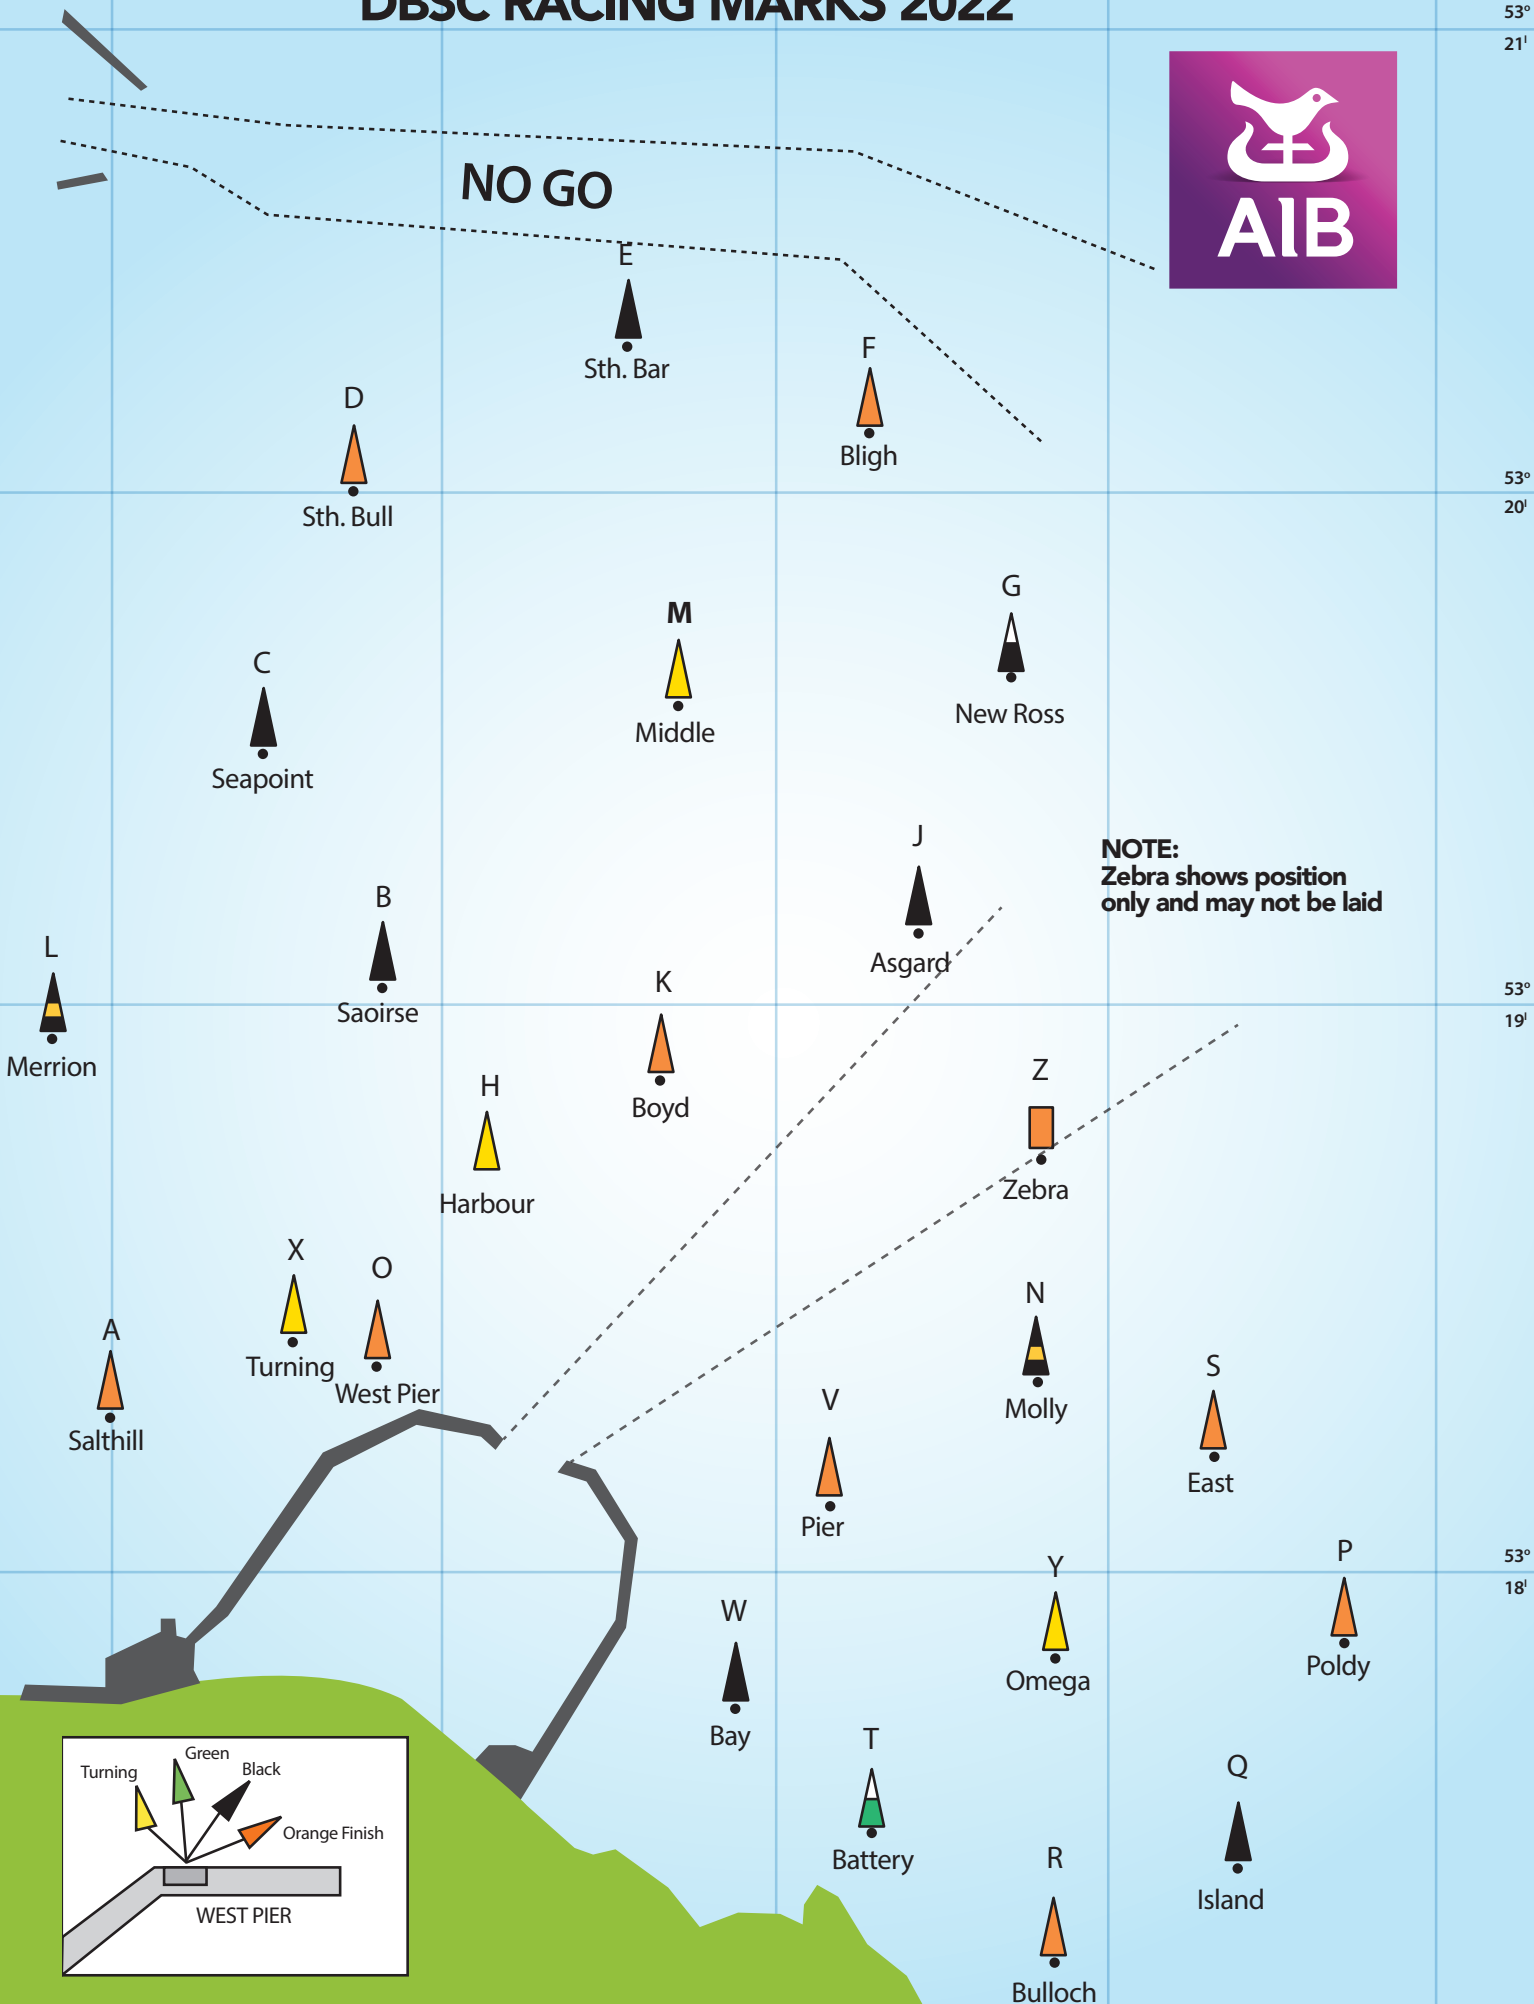

DBSC RACING MARKS 2022

NO GO

NOTE:
Zebra shows position
only and may not be laid

**NOT TO SCALE
NOT FOR NAVIGATION**