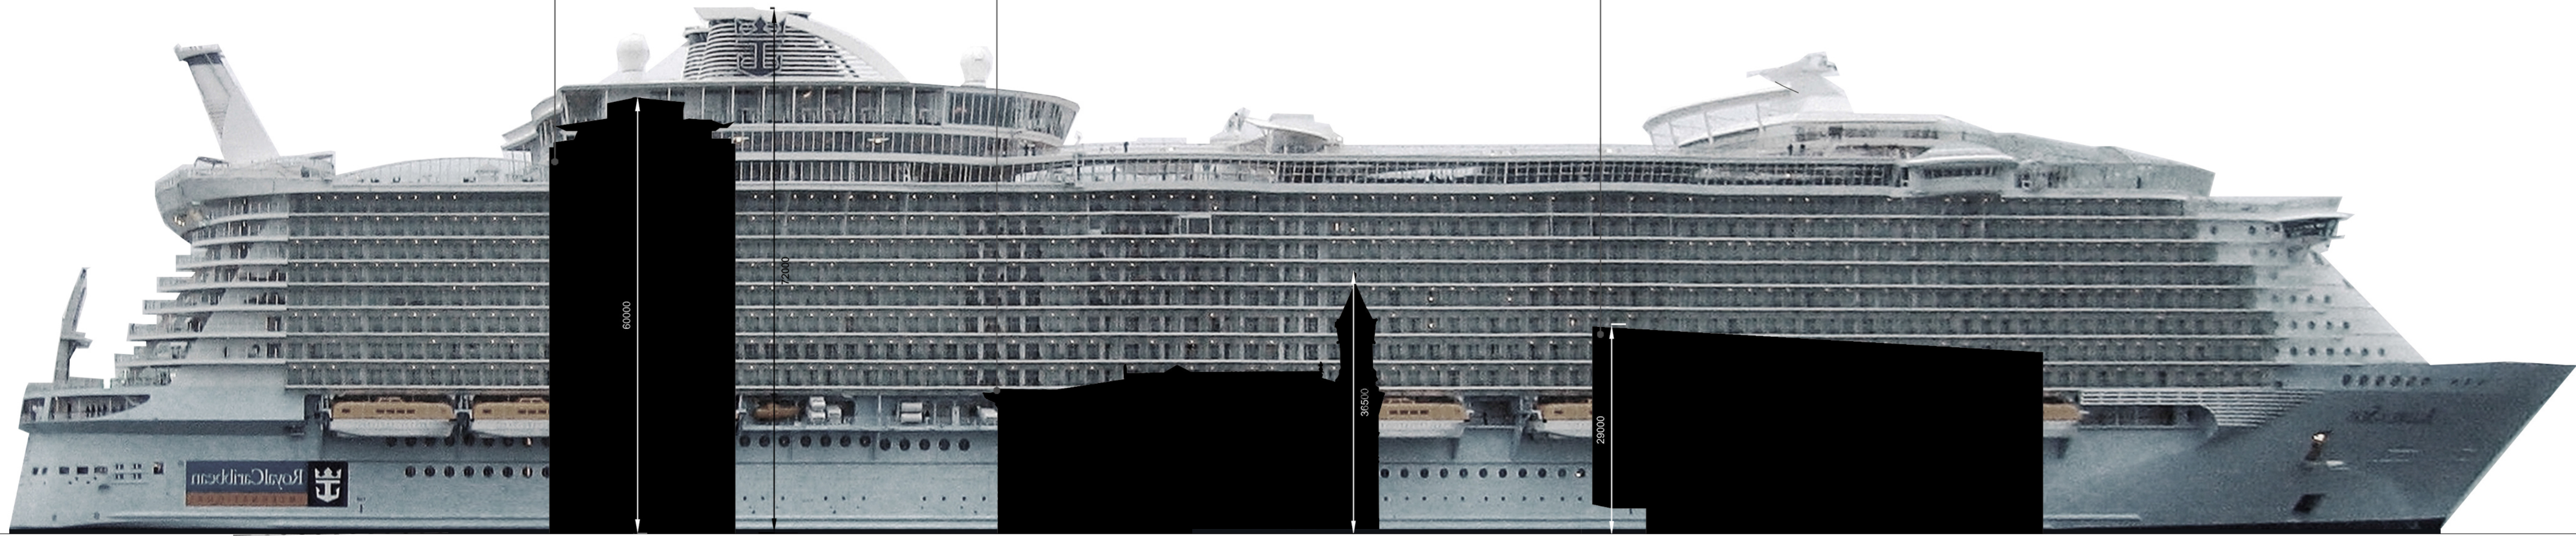

Liberty Hall: HEIGHT 60 metres

Dun Laoghaire Town Hall : HEIGHT 36.5 metres

Lexicon Library : HEIGHT 29 metres

Allure of the Seas, Super Cruise Liner :
HEIGHT 72 metres
LENGHT 362metres

WATER LINE

COMPARATIVE STUDY OF SCALE

Royal Caribbean 'Allure of the Seas' Super Cruise Liner