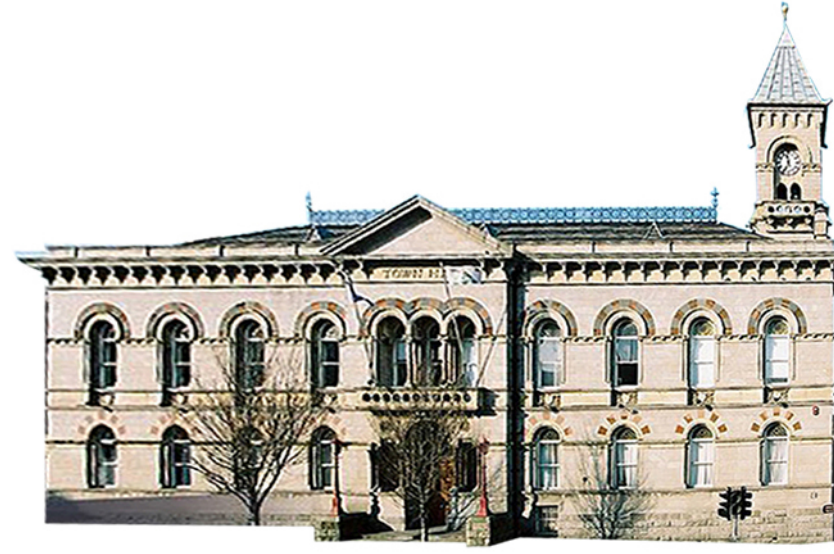

Liberty Hall: HEIGHT 60 metres

Dun Laoghaire Town Hall : HEIGHT 36.5 metres

Lexicon Library : HEIGHT 29 metres

Allure of the Seas, Super Cruise Liner :
HEIGHT 72 metres
LENGHT 362metres

WATER LINE

COMPARATIVE STUDY OF SCALE

Royal Caribbean 'Allure of the Seas' Super Cruise Liner